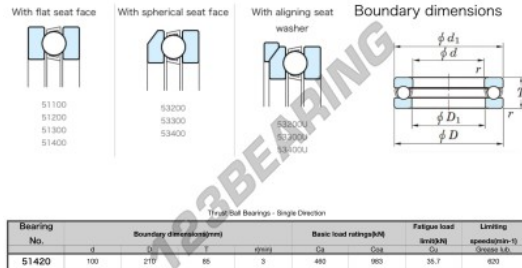

Thrust ball bearing 51420-JTEKT - 51420-JTEKT

<https://www.123bearing.co.uk/bearing-housing/deep-groove-bearing/thrust/51420-jtekt>

PRODUCT FEATURES

Brand	JTEKT
N° Ean13	4549250135866
Inside diameter	100 mm
Outside diameter	210 mm
Thickness	85 mm
Limiting speed	620 rpm
Dynamic load	460 kN
Static load	983 kN
Packaging	1