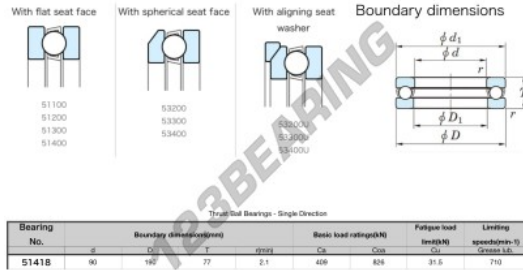

Thrust ball bearing 51418-JTEKT - 51418-JTEKT

<https://www.123bearing.co.uk/bearing-housing/deep-groove-bearing/thrust/51418-jtekt>

PRODUCT FEATURES

Brand	JTEKT
N° Ean13	4549250135859
Inside diameter	90 mm
Outside diameter	190 mm
Thickness	77 mm
Limiting speed	710 rpm
Dynamic load	409 kN
Static load	826 kN
Packaging	1