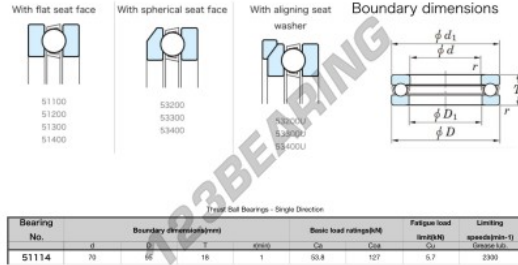

Thrust ball bearing 51214-JTEKT - 51214-JTEKT

<https://www.123bearing.co.uk/bearing-housing/deep-groove-bearing/thrust/51214-jtekt>

PRODUCT FEATURES

Brand	JTEKT
N° Ean13	4549250135248
Inside diameter	70 mm
Outside diameter	105 mm
Thickness	27 mm
Limiting speed	1800 rpm
Dynamic load	95.2 kN
Static load	199 kN
Packaging	1