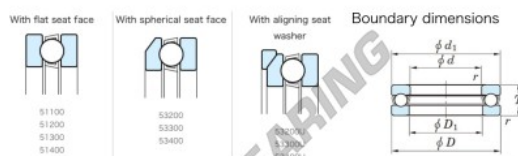

Thrust ball bearing 51407-JTEKT - 51407-JTEKT

<https://www.123bearing.co.uk/bearing-housing/deep-groove-bearing/thrust/51407-jtekt>

Thrust Ball Bearings - Single Direction

Bearing No.	Boundary dimensions (mm)				Basic load ratings (kN)		Fatigue load limit (kN)	Limiting speed (rpm)
	d	D	T	rmax	C0	C0k		
51407	35	80	32	1.1	109	155	7	1900

PRODUCT FEATURES

Brand	JTEKT
N° Ean13	4549250135729
Inside diameter	35 mm
Outside diameter	80 mm
Thickness	32 mm
Limiting speed	1900 rpm
Dynamic load	109 kN
Static load	155 kN
Packaging	1

contact@123bearing.co.uk