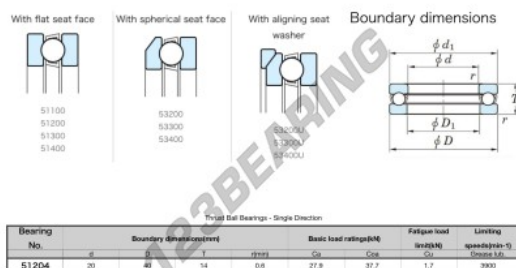

Thrust ball bearing 51204-JTEKT - 51204-JTEKT

<https://www.123bearing.co.uk/bearing-housing/deep-groove-bearing/thrust/51204-jtekt>

PRODUCT FEATURES

Brand	JTEKT
N° Ean13	4549250135095
Inside diameter	20 mm
Outside diameter	40 mm
Thickness	14 mm
Limiting speed	3900 rpm
Weight	76 g
Dynamic load	27.9 kN
Static load	37.7 kN
Packaging	-
Standard	-