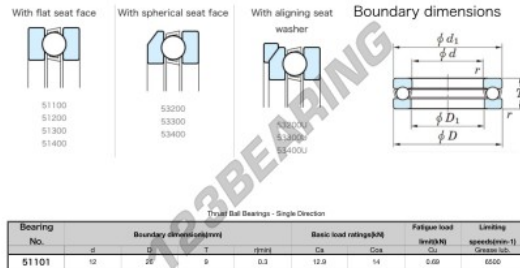

Thrust ball bearing 51101-JTEKT - 51101-JTEKT

<https://www.123bearing.co.uk/bearing-housing/deep-groove-bearing/thrust/51101-jtekt>

PRODUCT FEATURES

Brand	JTEKT
N° Ean13	4549250134531
Inside diameter	12 mm
Outside diameter	26 mm
Thickness	9 mm
Limiting speed	6500 rpm
Dynamic load	12.9 kN
Static load	14 kN
Packaging	1