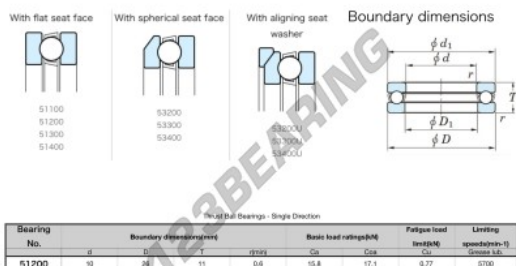

Thrust ball bearing 51200-JTEKT - 51200-JTEKT

<https://www.123bearing.co.uk/bearing-housing/deep-groove-bearing/thrust/51200-jtekt>

PRODUCT FEATURES

Brand	JTEKT
N° Ean13	4549250135040
Inside diameter	10 mm
Outside diameter	26 mm
Thickness	11 mm
Limiting speed	5700 rpm
Dynamic load	15.8 kN
Static load	17.1 kN
Packaging	1