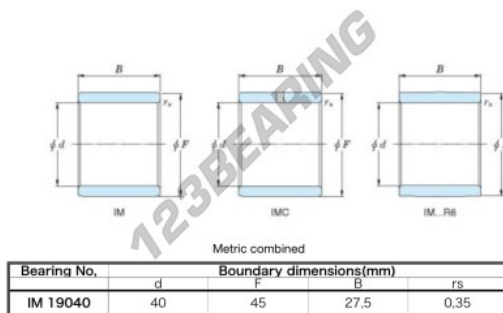

Inner ring IM-19040-JTEKT - IM-19040-JTEKT

<https://www.123bearing.co.uk/bearing-housing/needle-roller-bearing/inner-ring/im-19040-jtekt>

Boundary dimensions

PRODUCT FEATURES

| | |
|------------------|---------------|
| Brand | JTEKT |
| N° Ean13 | 3616060801371 |
| Inside diameter | 40 mm |
| Outside diameter | 45 mm |
| Thickness | 27.5 mm |
| Type | IM...P |
| Packaging | 1 |