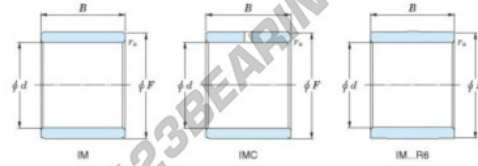

## Inner ring IM-20635-JTEKT - IM-20635-JTEKT

<https://www.123bearing.co.uk/bearing-housing/needle-roller-bearing/inner-ring/im-20635-jtekt>

Boundary dimensions

Metric combined

Bearing No.	Boundary dimensions(mm)			
	d	F	B	r <sub>s</sub>
IM 20635	35	40	32	0,35

## PRODUCT FEATURES

Brand	JTEKT
N° Ean13	3616060801364
Inside diameter	35 mm
Outside diameter	40 mm
Thickness	32 mm
Type	IM...P
Packaging	1

[contact@123bearing.co.uk](mailto:contact@123bearing.co.uk)

02038 087 274