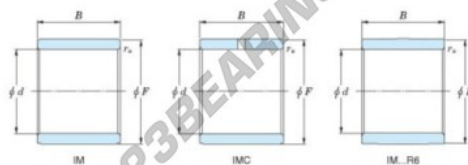

Inner ring IM-19035-JTEKT - IM-19035-JTEKT

<https://www.123bearing.co.uk/bearing-housing/needle-roller-bearing/inner-ring/im-19035-jtekt>

Boundary dimensions

Metric combined

Bearing No.	Boundary dimensions(mm)			
	d	F	B	rs
IM 19035	35	40	27,5	0,35

PRODUCT FEATURES

Brand	JTEKT
N° Ean13	3616060801357
Inside diameter	35 mm
Outside diameter	40 mm
Thickness	27.5 mm
Type	IM...P
Packaging	1

contact@123bearing.co.uk

02038 087 274

CRT4 de Lesquin 60 Rue Du Haut De Sainghin 59273 Fretin FRANCE