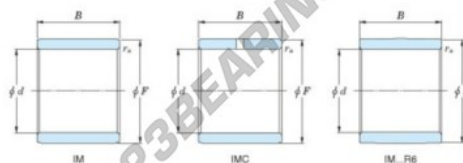

## Inner ring IM-19030-JTEKT - IM-19030-JTEKT

<https://www.123bearing.co.uk/bearing-housing/needle-roller-bearing/inner-ring/im-19030-jtekt>

Boundary dimensions

Metric combined

Bearing No.	d	Boundary dimensions(mm)		
		F	B	rs
IM 19030	30	35	27.5	0.35

## PRODUCT FEATURES

Brand	JTEKT
N° Ean13	3616060801333
Inside diameter	30 mm
Outside diameter	35 mm
Thickness	27.5 mm
Type	IM...P
Weight	300 g
Packaging	1
Standard	No standard

[contact@123bearing.co.uk](mailto:contact@123bearing.co.uk)