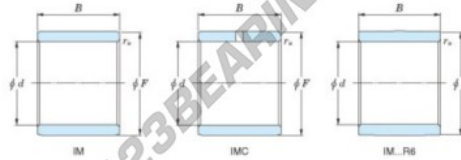

## Inner ring IM-19025-JTEKT - IM-19025-JTEKT

<https://www.123bearing.co.uk/bearing-housing/needle-roller-bearing/inner-ring/im-19025-jtekt>

Boundary dimensions

Metric combined

Bearing No.	Boundary dimensions(mm)			
	d	F	B	r <sub>s</sub>
IM 19025	25	30	27,5	0,35

## PRODUCT FEATURES

Brand	JTEKT
N° Ean13	3616060801319
Inside diameter	25 mm
Outside diameter	30 mm
Thickness	27.5 mm
Type	IM...P
Packaging	1

[contact@123bearing.co.uk](mailto:contact@123bearing.co.uk)

02038 087 274