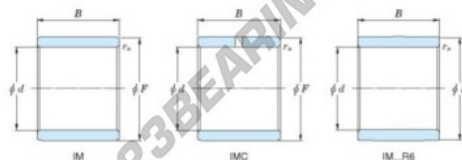

Inner ring IM-20620-JTEKT - IM-20620-JTEKT

<https://www.123bearing.co.uk/bearing-housing/needle-roller-bearing/inner-ring/im-20620-jtekt>

Boundary dimensions

Metric combined

Bearing No.	Boundary dimensions(mm)			
	d	F	B	rs
IM 20620	20	25	32	0.35

PRODUCT FEATURES

Brand	JTEKT
N° Ean13	3616060801302
Inside diameter	20 mm
Outside diameter	25 mm
Thickness	32 mm
Type	IM...P
Packaging	1

contact@123bearing.co.uk

02038 087 274

CRT4 de Lesquin 60 Rue Du Haut De Sainghin 59273 Fretin FRANCE