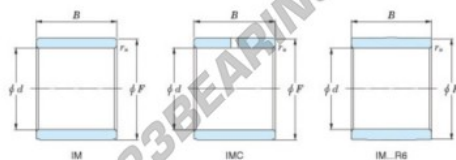

Inner ring IM-19017-JTEKT - IM-19017-JTEKT

<https://www.123bearing.co.uk/bearing-housing/needle-roller-bearing/inner-ring/im-19017-jtekt>

Boundary dimensions

Metric combined

Bearing No.	Boundary dimensions(mm)			
	d	F	B	rs
IM 19017	17	20	27,5	0,2

PRODUCT FEATURES

Brand	JTEKT
N° Ean13	3616060801272
Inside diameter	17 mm
Outside diameter	20 mm
Thickness	27.5 mm
Type	IM...P
Packaging	1

contact@123bearing.co.uk

02038 087 274

CRT4 de Lesquin 60 Rue Du Haut De Sainghin 59273 Fretin FRANCE