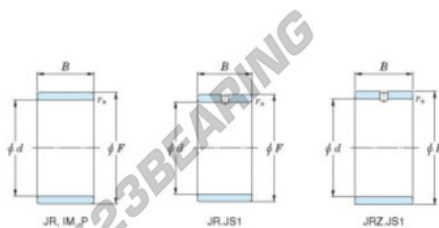

## Inner ring JR140X160X50-JTEKT - JR140X160X50-JTEKT

<https://www.123bearing.co.uk/bearing-housing/needle-roller-bearing/inner-ring/jr140x160x50-jtekt>

Boundary dimensions

Metric series

Bearing No.	Boundary dimensions(mm)			
	d	F	B	rs
JR140x160x50	140	160	50	1.5

## PRODUCT FEATURES

Brand	JTEKT
N° Ean13	3616060801227
Inside diameter	140 mm
Outside diameter	160 mm
Thickness	50 mm
Type	JR
Packaging	1

[contact@123bearing.co.uk](mailto:contact@123bearing.co.uk)

02038 087 274