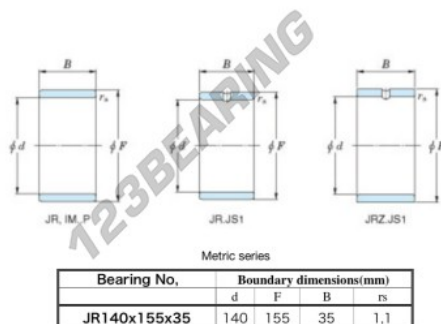

## Inner ring JR140X155X35-JTEKT - JR140X155X35-JTEKT

<https://www.123bearing.co.uk/bearing-housing/needle-roller-bearing/inner-ring/jr140x155x35-jtekt>

Boundary dimensions

## PRODUCT FEATURES

Brand	JTEKT
N° Ean13	3616060801210
Inside diameter	140 mm
Inside diameter	5.512" inch
Outside diameter	155 mm
Outside diameter	6.102" inch
Thickness	35 mm
Thickness	1.378" inch
Type	JR
Packaging	1