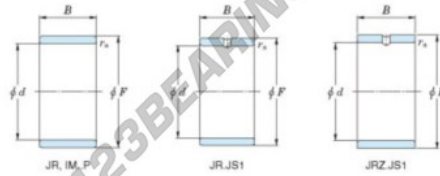

## Inner ring JR120X135X45-JTEKT - JR120X135X45-JTEKT

<https://www.123bearing.co.uk/bearing-housing/needle-roller-bearing/inner-ring/jr120x135x45-jtekt>

Boundary dimensions

Metric series

Bearing No.	Boundary dimensions(mm)			
	d	F	B	rs
JR120x135x45	120	135	45	1,1

## PRODUCT FEATURES

Brand	JTEKT
N° Ean13	3616060801180
Inside diameter	120 mm
Outside diameter	135 mm
Thickness	45 mm
Type	JR
Packaging	1

[contact@123bearing.co.uk](mailto:contact@123bearing.co.uk)

02038 087 274