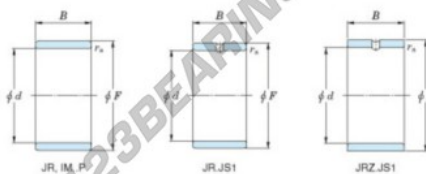

Inner ring JR120X130X30-JTEKT - JR120X130X30-JTEKT

<https://www.123bearing.co.uk/bearing-housing/needle-roller-bearing/inner-ring/jr120x130x30-jtekt>

Boundary dimensions

Metric series

Bearing No.	Boundary dimensions(mm)			
	d	F	B	rs
JR120x130x30	120	130	30	1

PRODUCT FEATURES

Brand	JTEKT
N° Ean13	3616060801173
Inside diameter	120 mm
Outside diameter	130 mm
Thickness	30 mm
Type	JR
Packaging	1

contact@123bearing.co.uk

02038 087 274

CRT4 de Lesquin 60 Rue Du Haut De Sainghin 59273 Fretin FRANCE