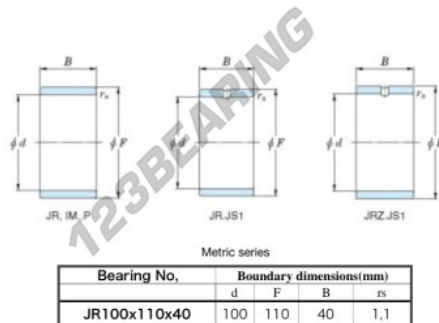

## Inner ring JR100X110X40-JTEKT - JR100X110X40-JTEKT

<https://www.123bearing.co.uk/bearing-housing/needle-roller-bearing/inner-ring/jr100x110x40-jtekt>

Boundary dimensions

## PRODUCT FEATURES

Brand	JTEKT
N° Ean13	3616060801135
Inside diameter	100 mm
Outside diameter	110 mm
Thickness	40 mm
Type	JR
Packaging	1

[contact@123bearing.co.uk](mailto:contact@123bearing.co.uk)

02038 087 274