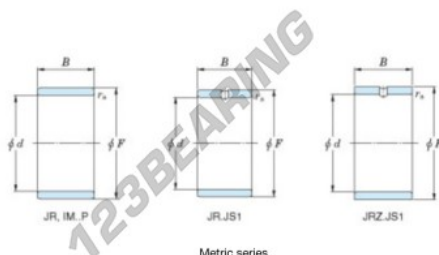

## Inner ring JR100X110X30-JTEKT - JR100X110X30-JTEKT

<https://www.123bearing.co.uk/bearing-housing/needle-roller-bearing/inner-ring/jr100x110x30-jtekt>

Boundary dimensions

Metric series

Bearing No.	Boundary dimensions(mm)			
	d	F	B	rs
JR100x110x30	100	110	30	1,1

## PRODUCT FEATURES

Brand	JTEKT
N° Ean13	3616060801128
Inside diameter	100 mm
Outside diameter	110 mm
Thickness	30 mm
Type	JR
Packaging	1

[contact@123bearing.co.uk](mailto:contact@123bearing.co.uk)

02038 087 274