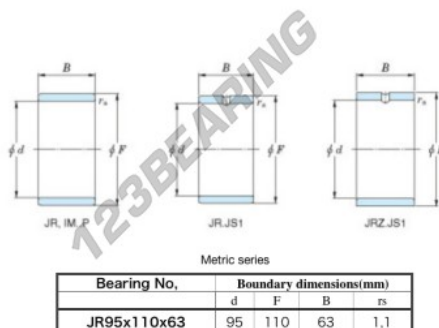

Inner ring JR95X110X63-JTEKT - JR95X110X63-JTEKT

<https://www.123bearing.co.uk/bearing-housing/needle-roller-bearing/inner-ring/jr95x110x63-jtekt>

Boundary dimensions

PRODUCT FEATURES

Brand	JTEKT
N° Ean13	3616060801111
Inside diameter	95 mm
Outside diameter	110 mm
Thickness	63 mm
Type	JR
Packaging	1