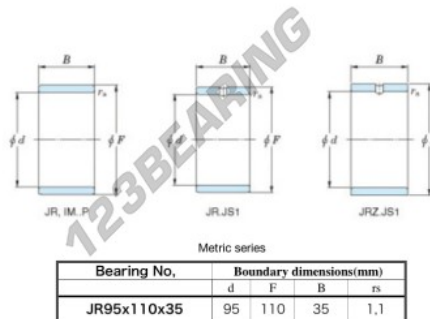

## Inner ring JR95X110X35-JTEKT - JR95X110X35-JTEKT

<https://www.123bearing.co.uk/bearing-housing/needle-roller-bearing/inner-ring/jr95x110x35-jtekt>

Boundary dimensions

### PRODUCT FEATURES

Brand	JTEKT
N° Ean13	3616060801104
Inside diameter	95 mm
Outside diameter	105 mm
Thickness	35 mm
Type	JR
Packaging	1

[contact@123bearing.co.uk](mailto:contact@123bearing.co.uk)

02038 087 274