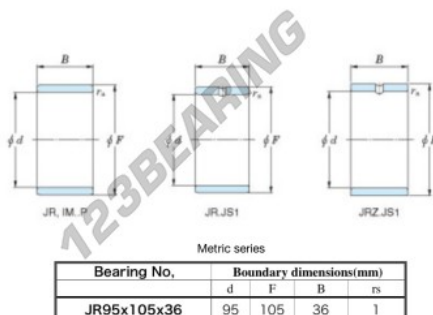

Inner ring JR95X105X36-JTEKT - JR95X105X36-JTEKT

<https://www.123bearing.co.uk/bearing-housing/needle-roller-bearing/inner-ring/jr95x105x36-jtekt>

Boundary dimensions

PRODUCT FEATURES

| | |
|------------------|---------------|
| Brand | JTEKT |
| N° Ean13 | 3616060801098 |
| Inside diameter | 95 mm |
| Outside diameter | 105 mm |
| Thickness | 36 mm |
| Type | JR |
| Packaging | 1 |