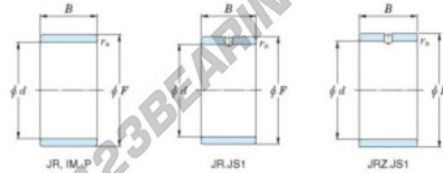

Inner ring JR90X100X36-JTEKT - JR90X100X36-JTEKT

<https://www.123bearing.co.uk/bearing-housing/needle-roller-bearing/inner-ring/jr90x100x36-jtekt>

Boundary dimensions

Metric series

Bearing No.	Boundary dimensions(mm)			
	d	F	B	rs
JR90x100x36	90	100	36	1

PRODUCT FEATURES

Brand	JTEKT
N° Ean13	3616060801043
Inside diameter	90 mm
Outside diameter	100 mm
Thickness	36 mm
Type	JR
Packaging	1

contact@123bearing.co.uk

02038 087 274

CRT4 de Lesquin 60 Rue Du Haut De Sainghin 59273 Fretin FRANCE