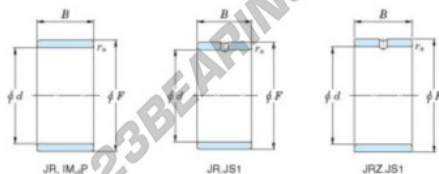

## Inner ring JR90X100X26-JTEKT - JR90X100X26-JTEKT

<https://www.123bearing.co.uk/bearing-housing/needle-roller-bearing/inner-ring/jr90x100x26-jtekt>

Boundary dimensions

Metric series

Bearing No.	Boundary dimensions(mm)			
	d	F	B	rs
JR90x100x26	90	100	26	1

## PRODUCT FEATURES

Brand	JTEKT
N° Ean13	3616060801029
Inside diameter	90 mm
Outside diameter	100 mm
Thickness	26 mm
Type	JR
Packaging	1

[contact@123bearing.co.uk](mailto:contact@123bearing.co.uk)

02038 087 274