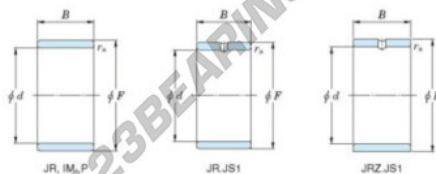

Inner ring JR85X100X63-JTEKT - JR85X100X63-JTEKT

<https://www.123bearing.co.uk/bearing-housing/needle-roller-bearing/inner-ring/jr85x100x63-jtekt>

Boundary dimensions

Metric series

Bearing No.	Boundary dimensions(mm)			
	d	F	B	rs
JR85x100x63	85	100	63	1,1

PRODUCT FEATURES

Brand	JTEKT
N° Ean13	3616060801012
Inside diameter	85 mm
Outside diameter	100 mm
Thickness	63 mm
Type	JR
Packaging	1

contact@123bearing.co.uk

02038 087 274

CRT4 de Lesquin 60 Rue Du Haut De Sainghin 59273 Fretin FRANCE