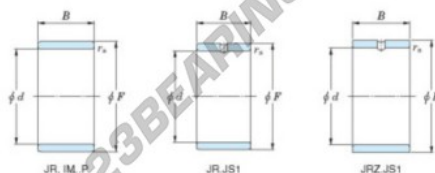

## Inner ring JR85X95X30-JTEKT - JR85X95X30-JTEKT

<https://www.123bearing.co.uk/bearing-housing/needle-roller-bearing/inner-ring/jr85x95x30-jtekt>

Boundary dimensions

Metric series

Bearing No.	Boundary dimensions(mm)			
	d	F	B	rs
JR85x95x30	85	95	30	1

## PRODUCT FEATURES

Brand	JTEKT
N° Ean13	3616060800985
Inside diameter	85 mm
Outside diameter	95 mm
Thickness	30 mm
Type	JR
Packaging	1

[contact@123bearing.co.uk](mailto:contact@123bearing.co.uk)

02038 087 274