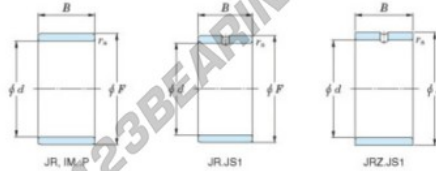

Inner ring JR80X90X30-JTEKT - JR80X90X30-JTEKT

<https://www.123bearing.co.uk/bearing-housing/needle-roller-bearing/inner-ring/jr80x90x30-jtekt>

Boundary dimensions

Metric series

Bearing No.	Boundary dimensions(mm)			
	d	F	B	r _s
JR80x90x30	80	90	30	1

PRODUCT FEATURES

Brand	JTEKT
N° Ean13	3616060800947
Inside diameter	80 mm
Outside diameter	90 mm
Thickness	30 mm
Type	JR
Packaging	1

contact@123bearing.co.uk

02038 087 274

CRT4 de Lesquin 60 Rue Du Haut De Sainghin 59273 Fretin FRANCE