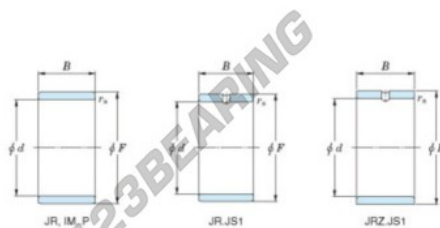

Inner ring JR80X90X25-JTEKT - JR80X90X25-JTEKT

<https://www.123bearing.co.uk/bearing-housing/needle-roller-bearin/inner-ring/jr80x90x25-jtekt>

Boundary dimensions

Metric series

Bearing No.	Boundary dimensions(mm)			
	d	F	B	rs
JR80x90x25	80	90	25	1

PRODUCT FEATURES

Brand	JTEKT
N° Ean13	3616060800930
Inside diameter	80 mm
Outside diameter	90 mm
Thickness	25 mm
Type	JR
Packaging	1

contact@123bearing.co.uk

02038 087 274

CRT4 de Lesquin 60 Rue Du Haut De Sainghin 59273 Fretin FRANCE