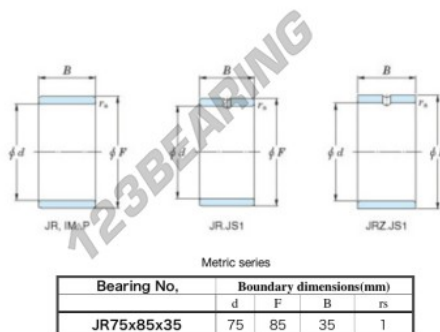

Inner ring JR75X85X35-JTEKT - JR75X85X35-JTEKT

<https://www.123bearing.co.uk/bearing-housing/needle-roller-bearing/inner-ring/jr75x85x35-jtekt>

Boundary dimensions

PRODUCT FEATURES

Brand	JTEKT
N° Ean13	3616060800916
Inside diameter	75 mm
Outside diameter	85 mm
Thickness	35 mm
Type	JR
Packaging	1