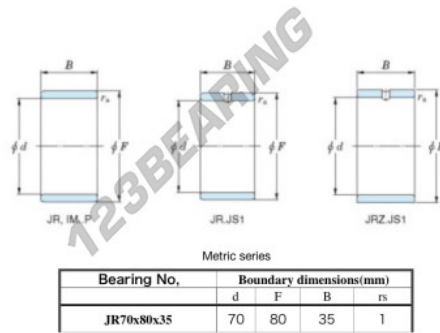

Inner ring JR70X80X35-JTEKT - JR70X80X35-JTEKT

<https://www.123bearing.co.uk/bearing-housing/needle-roller-bearin/inner-ring/jr70x80x35-jtekt>

Boundary dimensions

PRODUCT FEATURES

| | |
|------------------|---------------|
| Brand | JTEKT |
| N° Ean13 | 3616060800862 |
| Inside diameter | 70 mm |
| Outside diameter | 80 mm |
| Thickness | 35 mm |
| Type | JR |
| Packaging | 1 |