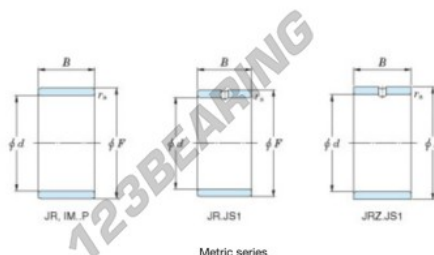

Inner ring JR70X80X30-JTEKT - JR70X80X30-JTEKT

<https://www.123bearing.co.uk/bearing-housing/needle-roller-bearing/inner-ring/jr70x80x30-jtekt>

Boundary dimensions

Metric series

Bearing No.	Boundary dimensions(mm)			
	d	F	B	rs
JR70x80x30	70	80	30	1

PRODUCT FEATURES

Brand	JTEKT
N° Ean13	3616060800855
Inside diameter	70 mm
Outside diameter	80 mm
Thickness	30 mm
Type	JR
Packaging	1

contact@123bearing.co.uk

02038 087 274

CRT4 de Lesquin 60 Rue Du Haut De Sainghin 59273 Fretin FRANCE