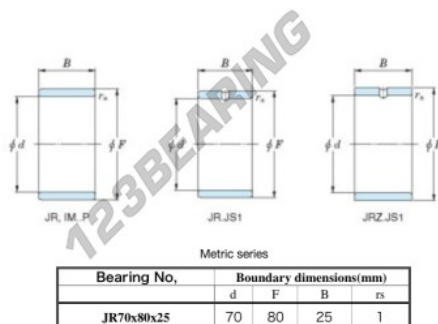

## Inner ring JR70X80X25-JTEKT - JR70X80X25-JTEKT

<https://www.123bearing.co.uk/bearing-housing/needle-roller-bearin/inner-ring/jr70x80x25-jtekt>

Boundary dimensions

### PRODUCT FEATURES

Brand	JTEKT
N° Ean13	3616060800848
Inside diameter	70 mm
Outside diameter	80 mm
Thickness	25 mm
Type	JR
Packaging	1

[contact@123bearing.co.uk](mailto:contact@123bearing.co.uk)

02038 087 274