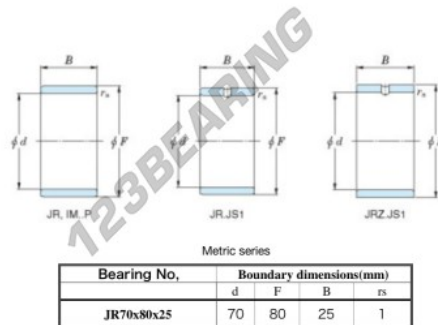

Inner ring JR70X80X25-JTEKT - JR70X80X25-JTEKT

<https://www.123bearing.co.uk/bearing-housing/needle-roller-bearing/inner-ring/jr70x80x25-jtekt>

Boundary dimensions

PRODUCT FEATURES

Brand	JTEKT
N° Ean13	3616060800848
Inside diameter	70 mm
Outside diameter	80 mm
Thickness	25 mm
Type	JR
Packaging	1