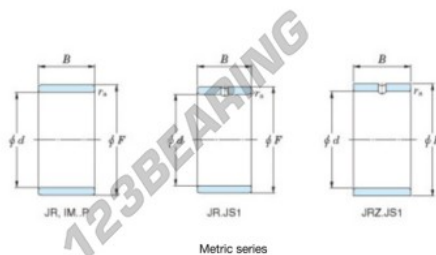

Inner ring JR65X75X30-JTEKT - JR65X75X30-JTEKT

<https://www.123bearing.co.uk/bearing-housing/needle-roller-bearing/inner-ring/jr65x75x30-jtekt>

Boundary dimensions

Metric series

Bearing No.	Boundary dimensions(mm)			
	d	F	B	rs
JR65x75x30	65	75	30	1

PRODUCT FEATURES

Brand	JTEKT
N° Ean13	3616060800824
Inside diameter	65 mm
Outside diameter	75 mm
Thickness	30 mm
Type	JR
Packaging	1

contact@123bearing.co.uk

02038 087 274

CRT4 de Lesquin 60 Rue Du Haut De Sainghin 59273 Fretin FRANCE