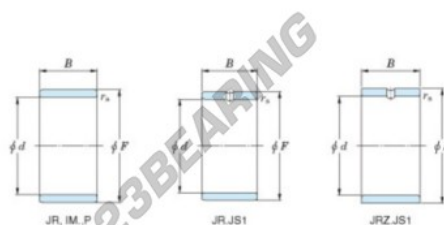

Inner ring JR65X75X28-JTEKT - JR65X75X28-JTEKT

<https://www.123bearing.co.uk/bearing-housing/needle-roller-bearing/inner-ring/jr65x75x28-jtekt>

Boundary dimensions

Metric series

Bearing No.	Boundary dimensions(mm)			
	d	F	B	rs
JR65x75x28	65	75	28	1

PRODUCT FEATURES

Brand	JTEKT
N° Ean13	3616060800817
Inside diameter	65 mm
Outside diameter	75 mm
Thickness	28 mm
Type	JR
Packaging	1

contact@123bearing.co.uk

02038 087 274

CRT4 de Lesquin 60 Rue Du Haut De Sainghin 59273 Fretin FRANCE