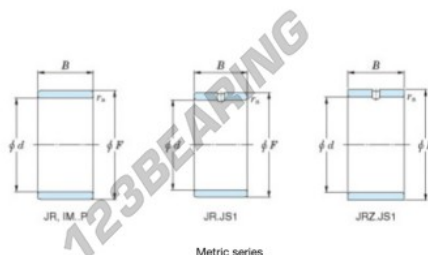

## Inner ring IM-60-70-35-P-JTEKT - IM-60-70-35-P-JTEKT

<https://www.123bearing.co.uk/bearing-housing/needle-roller-bearing/inner-ring/im-60-70-35-p-jtekt>

Boundary dimensions

Metric series

Bearing No.	Boundary dimensions(mm)			
	d	F	B	rs
IM 60 70 35 P	60	70	35	0,85

## PRODUCT FEATURES

Brand	JTEKT
N° Ean13	3616060800756
Inside diameter	60 mm
Outside diameter	70 mm
Thickness	35 mm
Type	IM...P
Packaging	1

[contact@123bearing.co.uk](mailto:contact@123bearing.co.uk)

02038 087 274