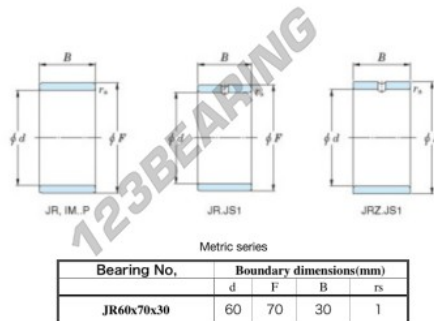

Inner ring JR60X70X30-JTEKT - JR60X70X30-JTEKT

<https://www.123bearing.co.uk/bearing-housing/needle-roller-bearing/inner-ring/jr60x70x30-jtekt>

Boundary dimensions

PRODUCT FEATURES

Brand	JTEKT
N° Ean13	3616060800749
Inside diameter	60 mm
Inside diameter	2.362" inch
Outside diameter	70 mm
Outside diameter	2.756" inch
Thickness	30 mm
Thickness	1.181" inch
Type	JR
Packaging	1
Standard	No standard