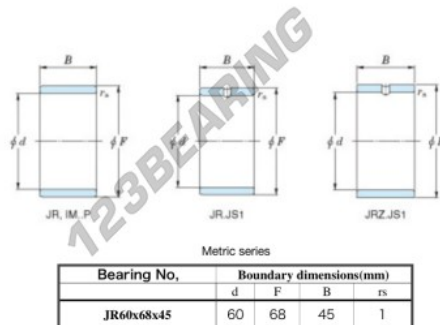

## Inner ring JR60X68X45-JTEKT - JR60X68X45-JTEKT

<https://www.123bearing.co.uk/bearing-housing/needle-roller-bearing/inner-ring/jr60x68x45-jtekt>

Boundary dimensions

## PRODUCT FEATURES

Brand	JTEKT
N° Ean13	3616060800725
Inside diameter	60 mm
Inside diameter	2.362" inch
Outside diameter	68 mm
Outside diameter	2.677" inch
Thickness	45 mm
Thickness	1.772" inch
Type	JR
Packaging	1