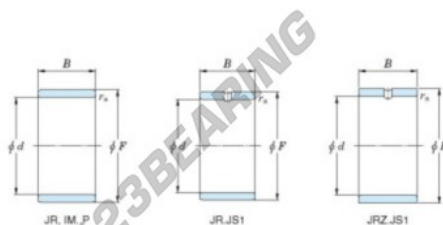

Inner ring JR60X68X35-JTEKT - JR60X68X35-JTEKT

<https://www.123bearing.co.uk/bearing-housing/needle-roller-bearing/inner-ring/jr60x68x35-jtekt>

Boundary dimensions

Metric series

Bearing No.	Boundary dimensions(mm)			
	d	F	B	rs
JR60x68x35	60	68	35	0,6

PRODUCT FEATURES

Brand	JTEKT
N° Ean13	3616060800718
Inside diameter	60 mm
Outside diameter	68 mm
Thickness	35 mm
Type	JR
Packaging	1

contact@123bearing.co.uk

02038 087 274

CRT4 de Lesquin 60 Rue Du Haut De Sainghin 59273 Fretin FRANCE