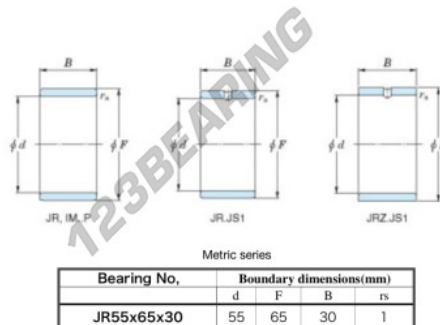

Inner ring JR55-65-30-JTEKT - JR55-65-30-JTEKT

<https://www.123bearing.co.uk/bearing-housing/needle-roller-bearing/inner-ring/jr55-65-30-jtekt>

Boundary dimensions

PRODUCT FEATURES

Brand	JTEKT
N° Ean13	3616060800671
Inside diameter	55 mm
Outside diameter	65 mm
Thickness	30 mm
Type	JR
Packaging	1