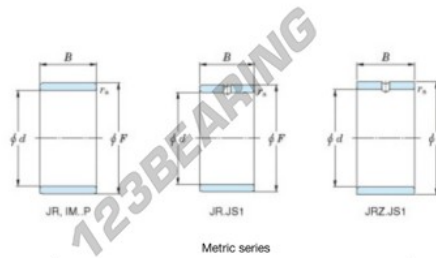

Inner ring JR55-63-25-JTEKT - JR55-63-25-JTEKT

<https://www.123bearing.co.uk/bearing-housing/needle-roller-bearing/inner-ring/jr55-63-25-jtekt>

Boundary dimensions

Metric series

Bearing No.	Boundary dimensions(mm)			
	d	F	B	rs
JR55x63x25	55	63	25	1

PRODUCT FEATURES

Brand	JTEKT
N° Ean13	3616060800657
Inside diameter	55 mm
Outside diameter	63 mm
Thickness	25 mm
Type	JR
Packaging	1

contact@123bearing.co.uk

02038 087 274

CRT4 de Lesquin 60 Rue Du Haut De Sainghin 59273 Fretin FRANCE