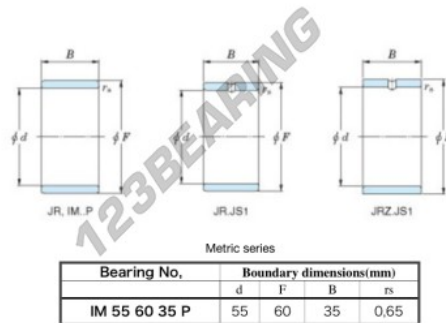

Inner ring IM-55-60-35-P-JTEKT - IM-55-60-35-P-JTEKT

<https://www.123bearing.co.uk/bearing-housing/needle-roller-bearing/inner-ring/im-55-60-35-p-jtekt>

Boundary dimensions

PRODUCT FEATURES

Brand	JTEKT
N° Ean13	3616060802422
Inside diameter	55 mm
Outside diameter	60 mm
Thickness	35 mm
Type	IM...P
Packaging	1