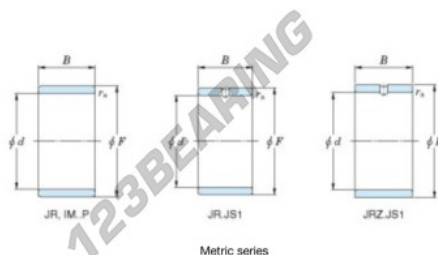

Inner ring JR55X60X25-JTEKT - JR55X60X25-JTEKT

<https://www.123bearing.co.uk/bearing-housing/needle-roller-bearing/inner-ring/jr55x60x25-jtekt>

Boundary dimensions

Bearing No.	Boundary dimensions(mm)			
	d	F	B	rs
JR55x60x25	55	60	25	0,6

PRODUCT FEATURES

Brand	JTEKT
N° Ean13	3616060800619
Inside diameter	55 mm
Outside diameter	60 mm
Thickness	25 mm
Type	JR
Packaging	1

contact@123bearing.co.uk

02038 087 274

CRT4 de Lesquin 60 Rue Du Haut De Sainghin 59273 Fretin FRANCE