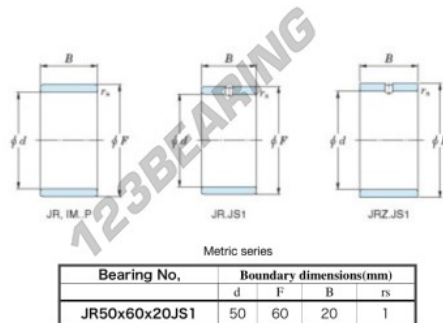

## Inner ring JR50X60X20JS1-JTEKT - JR50X60X20JS1-JTEKT

<https://www.123bearing.co.uk/bearing-housing/needle-roller-bearing/inner-ring/jr50x60x20js1-jtekt>

Boundary dimensions

## PRODUCT FEATURES

Brand	JTEKT
N° Ean13	3616060800589
Inside diameter	50 mm
Outside diameter	60 mm
Thickness	20 mm
Type	JR...JS1
Packaging	1

[contact@123bearing.co.uk](mailto:contact@123bearing.co.uk)

02038 087 274