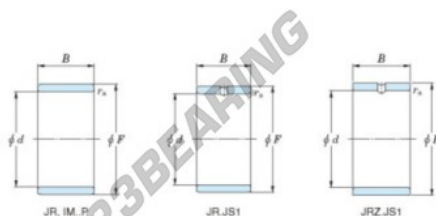

## Inner ring JR50X60X20-JTEKT - JR50X60X20-JTEKT

<https://www.123bearing.co.uk/bearing-housing/needle-roller-bearing/inner-ring/jr50x60x20-jtekt>

Boundary dimensions

Bearing No.	Boundary dimensions(mm)			
	d	F	B	rs
JR50x60x20	50	60	20	1

## PRODUCT FEATURES

Brand	JTEKT
N° Ean13	3616060800565
Inside diameter	50 mm
Inside diameter	1.969" inch
Outside diameter	60 mm
Outside diameter	2.362" inch
Thickness	20 mm
Thickness	0.787" inch
Type	JR
Packaging	1