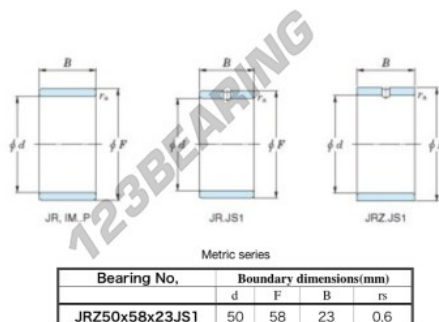

Inner ring JRZ50X58X23JS1-JTEKT - JRZ50X58X23JS1-JTEKT

<https://www.123bearing.co.uk/bearing-housing/needle-roller-bearing/inner-ring/jrz50x58x23js1-jtekt>

Boundary dimensions

PRODUCT FEATURES

Brand	JTEKT
N° Ean13	3616060800541
Inside diameter	50 mm
Outside diameter	58 mm
Thickness	23 mm
Type	JR...JS1
Packaging	1