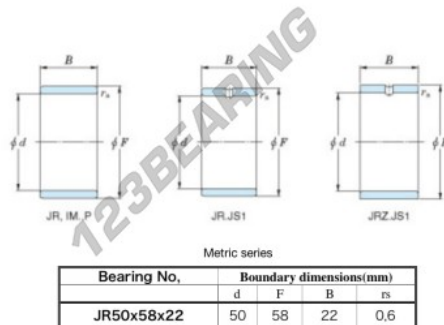

Inner ring JR50X58X22-JTEKT - JR50X58X22-JTEKT

<https://www.123bearing.co.uk/bearing-housing/needle-roller-bearin/inner-ring/jr50x58x22-jtekt>

Boundary dimensions

PRODUCT FEATURES

Brand	JTEKT
N° Ean13	3616060800534
Inside diameter	50 mm
Outside diameter	58 mm
Thickness	22 mm
Type	JR
Packaging	1