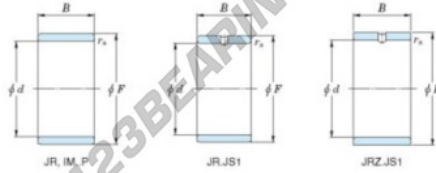

Inner ring JR50X55X40-JTEKT - JR50X55X40-JTEKT

<https://www.123bearing.co.uk/bearing-housing/needle-roller-bearin/inner-ring/jr50x55x40-jtekt>

Boundary dimensions

Metric series

Bearing No.	Boundary dimensions(mm)			
	d	F	B	rs
JR50x55x40	50	55	40	0,3

PRODUCT FEATURES

Brand	JTEKT
N° Ean13	3616060800527
Inside diameter	50 mm
Outside diameter	55 mm
Thickness	40 mm
Type	JR
Packaging	1

contact@123bearing.co.uk

02038 087 274

CRT4 de Lesquin 60 Rue Du Haut De Sainghin 59273 Fretin FRANCE