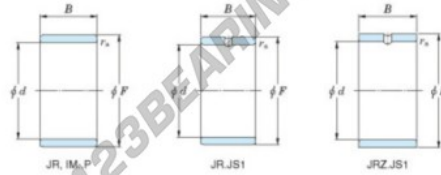

## Inner ring JR50X55X35-JTEKT - JR50X55X35-JTEKT

<https://www.123bearing.co.uk/bearing-housing/needle-roller-bearin/inner-ring/jr50x55x35-jtekt>

Boundary dimensions

Metric series

Bearing No.	Boundary dimensions(mm)			
	d	F	B	rs
JR50x55x35	50	55	35	0.6

## PRODUCT FEATURES

Brand	JTEKT
N° Ean13	3616060800510
Inside diameter	50 mm
Outside diameter	55 mm
Thickness	35 mm
Type	JR
Packaging	1

[contact@123bearing.co.uk](mailto:contact@123bearing.co.uk)

02038 087 274