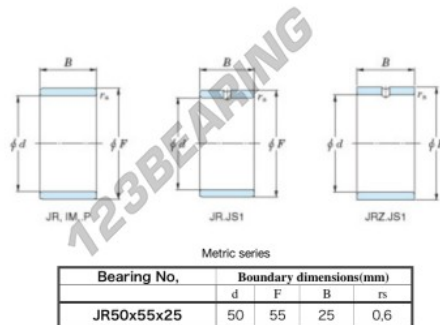

Inner ring JR50X55X25-JTEKT - JR50X55X25-JTEKT

<https://www.123bearing.co.uk/bearing-housing/needle-roller-bearing/inner-ring/jr50x55x25-jtekt>

Boundary dimensions

PRODUCT FEATURES

Brand	JTEKT
N° Ean13	3616060800497
Inside diameter	50 mm
Outside diameter	55 mm
Thickness	25 mm
Type	JR
Packaging	1